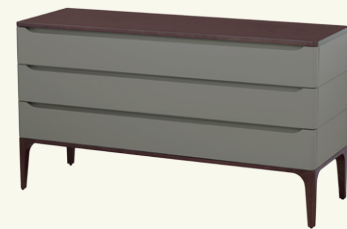

CHOOSE YOUR VANITY AND SINKTOP

1 VANITIES

28"
E010228-E11
Traffic Gray (E11)
with Light Oak (E48)
drawer interiors, legs and top
3 full-extension, soft-close drawers
with finger pulls
Drawer liners
2 electrical outlets and
2 USB ports in top drawer
Leg levelers included
28" x 18-1/8" x 29-1/4"
[Specification Sheet](#)
[Installation Sheet](#)

28"
E010228-E73
Stone Gray (E73)
with American Walnut (E56)
drawer interiors, legs and top
3 full-extension, soft-close drawers
with finger pulls
Drawer liners
2 electrical outlets and
2 USB ports in top drawer
Leg levelers included
28" x 18-1/8" x 29-1/4"
[Specification Sheet](#)
[Installation Sheet](#)

54"
E010254-E11
Traffic Gray (E11)
with Light Oak (E48)
drawer interiors, legs and full top
3 full-extension, soft-close drawers
with finger pulls
Drawer liners
2 electrical outlets and
2 USB ports in top drawer
Leg levelers included
53-1/2" x 18-1/8" x 29-1/4"
[Specification Sheet](#)
[Installation Sheet](#)

54"
E010254-E73
Stone Gray (E73)
with American Walnut (E56)
drawer interiors, legs and full top
3 full-extension, soft-close drawers
with finger pulls
Drawer liners
2 electrical outlets in top drawer
2 USB ports and
Leg levelers included
53-1/2" x 18-1/8" x 29-1/4"
[Specification Sheet](#)
[Installation Sheet](#)